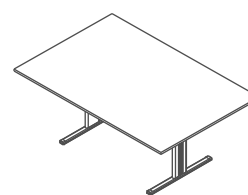

The line concept allows a huge versatility in the arrangement of the working places that multiply to fit it. The care about the wire crossing allows a greater functionality as far as desks are concerned.

MESA DE REUNIÃO

TABLE DE RÉUNION/MEETING TABLES

RECTÂNGULAR

1800x900x750
2000x1000x750
2200x1200x750
2400x1200x750

SEMI-OVAIS

1800x900x750
2000x1000x750
2400x1200x750

OVAIS

1800x900x750
2000x1000x750
2400x1200x750