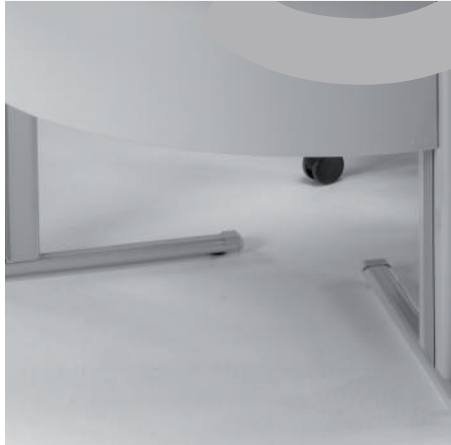

AREAS
SHARE SOLUTIONS

Tm: 936 536 664 - Tel: 210 106 798
comercial@areaslda.pt - fleite@areaslda.pt
www.areaslda.pt

OUTUBRO | 2015