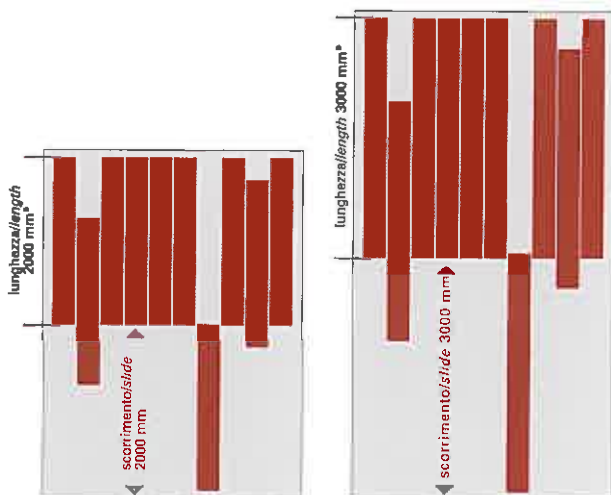

rollexpo SF

* altre lunghezze disponibili a richiesta
* other lengths are available on demand